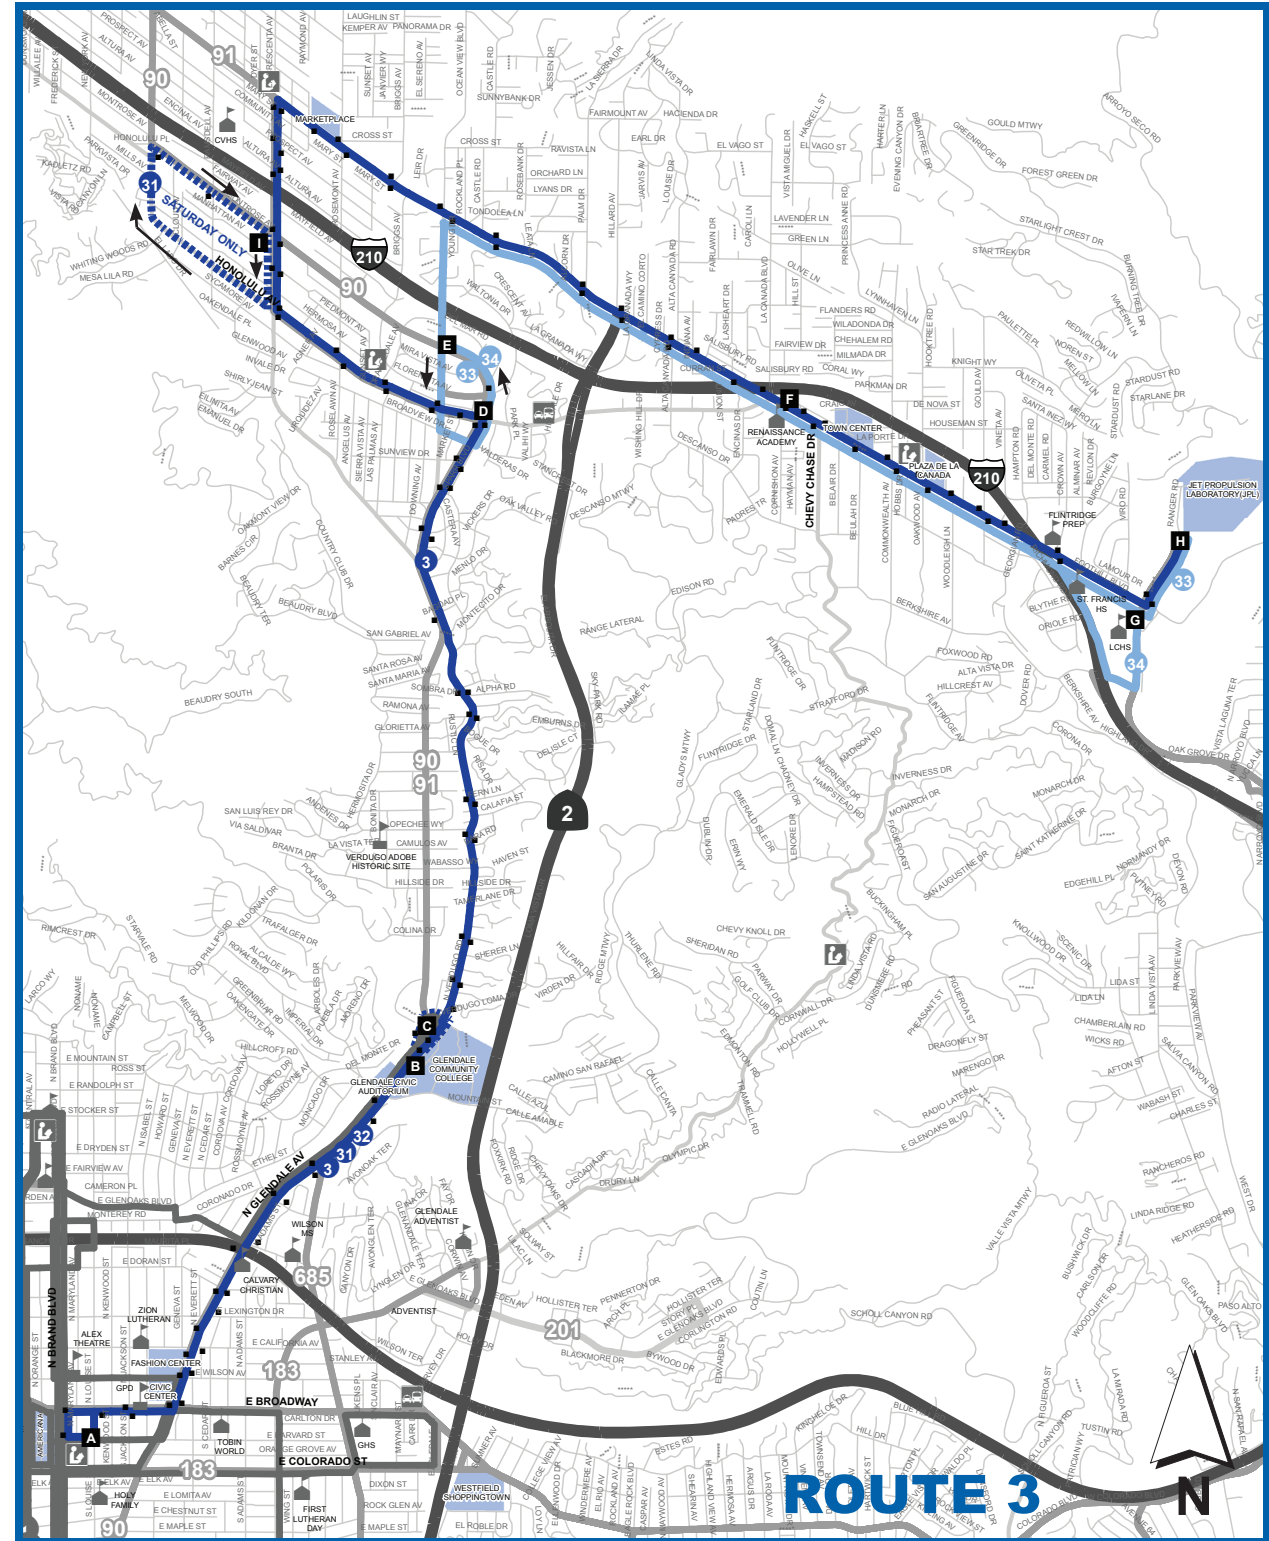

GENERAL INFO

Beeline Holidays (No Service):

- New Year's Day
- Memorial Day
- Independence Day
- Labor Day
- Thanksgiving Day
- Christmas Day

Beeline Lost & Found: (818) 409-3387

Non-Discrimination: In accordance with Title VI of the 1964 Civil Rights Act, Glendale Beeline is committed to ensuring that no person shall be excluded from participation in or be denied benefits of its services, programs or activities on the basis of race, color, national origin, gender, age, economic status, or language proficiency. If you believe that you have been subjected to discrimination under Title VI, you may call 818-548-3960 or file a written complaint at www.GlendaleBeeline.com.

WHEN'S THE NextBus?

NextBus is a tool that provides Beeline riders with real-time information that makes riding the bus easier. No matter where you are - at home, in the office or out about town - riders can find out exactly when the next few Beeline buses will arrive at any particular bus stop. Passengers can access NextBus bus arrival predictions via the Internet or by text messaging.

Use your desktop, iPad, or laptop.

Get live route maps and real time bus stop arrival predictions online at www.NextBus.com.

Use your cell phone to text the next bus.

Send To: 41411
Message: [nbus glendale brand&broadway](http://nbus.glendale.brand&broadway)
("brand&broadway" is an example stop location)

Use your internet-enabled smart phone.

Use any internet-enabled phone to access a compact version of the NextBus webpage at www.NextBus.com.

For step by step details on how to use NextBus or how to set up other special user features like message alerts go to www.NextBus.com.

ROUTES 3/31/32 33/34